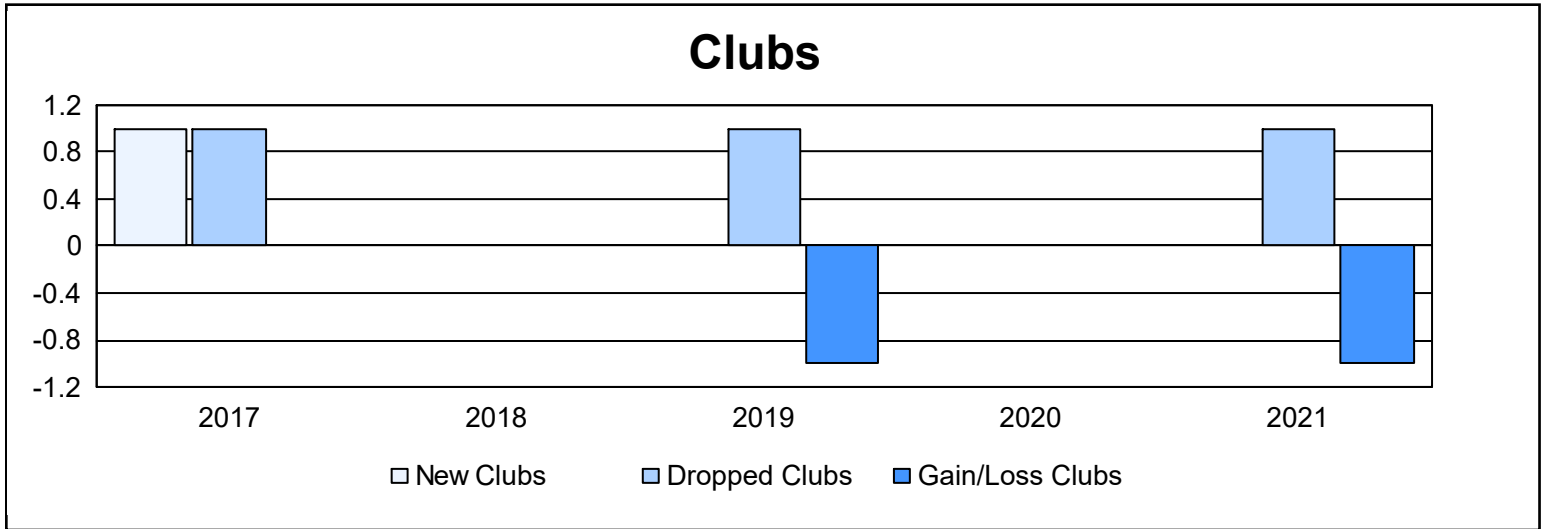

Year	New Clubs	Dropped Clubs	Gain/ Loss Clubs	New Members	Charter Members	Reinstate Members	Transfer Members	Total Member Added	Total Members Dropped	Gain/ Loss Members
2016-2017	1	1	0	63	20	4	8	95	80	15
2017-2018	0	0	0	87	1	5	4	97	131	-34
2018-2019	0	1	-1	81	0	2	6	89	136	-47
2019-2020	0	0	0	37	0	5	5	47	65	-18
2020-2021	0	1	-1	42	1	5	1	49	98	-49
<b>Average</b>	<b>0</b>	<b>1</b>	<b>0</b>	<b>62</b>	<b>4</b>	<b>4</b>	<b>5</b>	<b>75</b>	<b>102</b>	<b>-27</b>

### Membership Composition June 2021 Cumulative