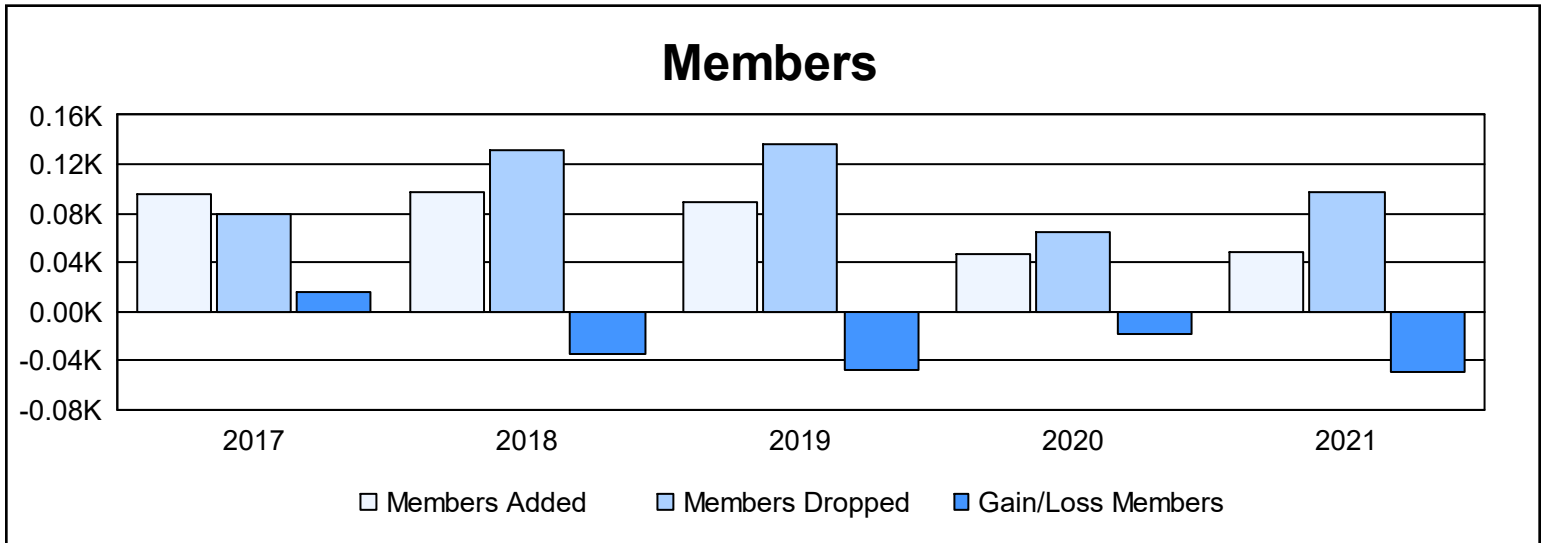

Year	New Clubs	Dropped Clubs	Gain/ Loss Clubs	New Members	Charter Members	Reinstate Members	Transfer Members	Total Member Added	Total Members Dropped	Gain/ Loss Members
2016-2017	1	1	0	63	20	4	8	95	80	15
2017-2018	0	0	0	87	1	5	4	97	131	-34
2018-2019	0	1	-1	81	0	2	6	89	136	-47
2019-2020	0	0	0	37	0	5	5	47	65	-18
2020-2021	0	1	-1	42	1	5	1	49	98	-49
<b>Average</b>	<b>0</b>	<b>1</b>	<b>0</b>	<b>62</b>	<b>4</b>	<b>4</b>	<b>5</b>	<b>75</b>	<b>102</b>	<b>-27</b>

### Membership Composition June 2021 Cumulative